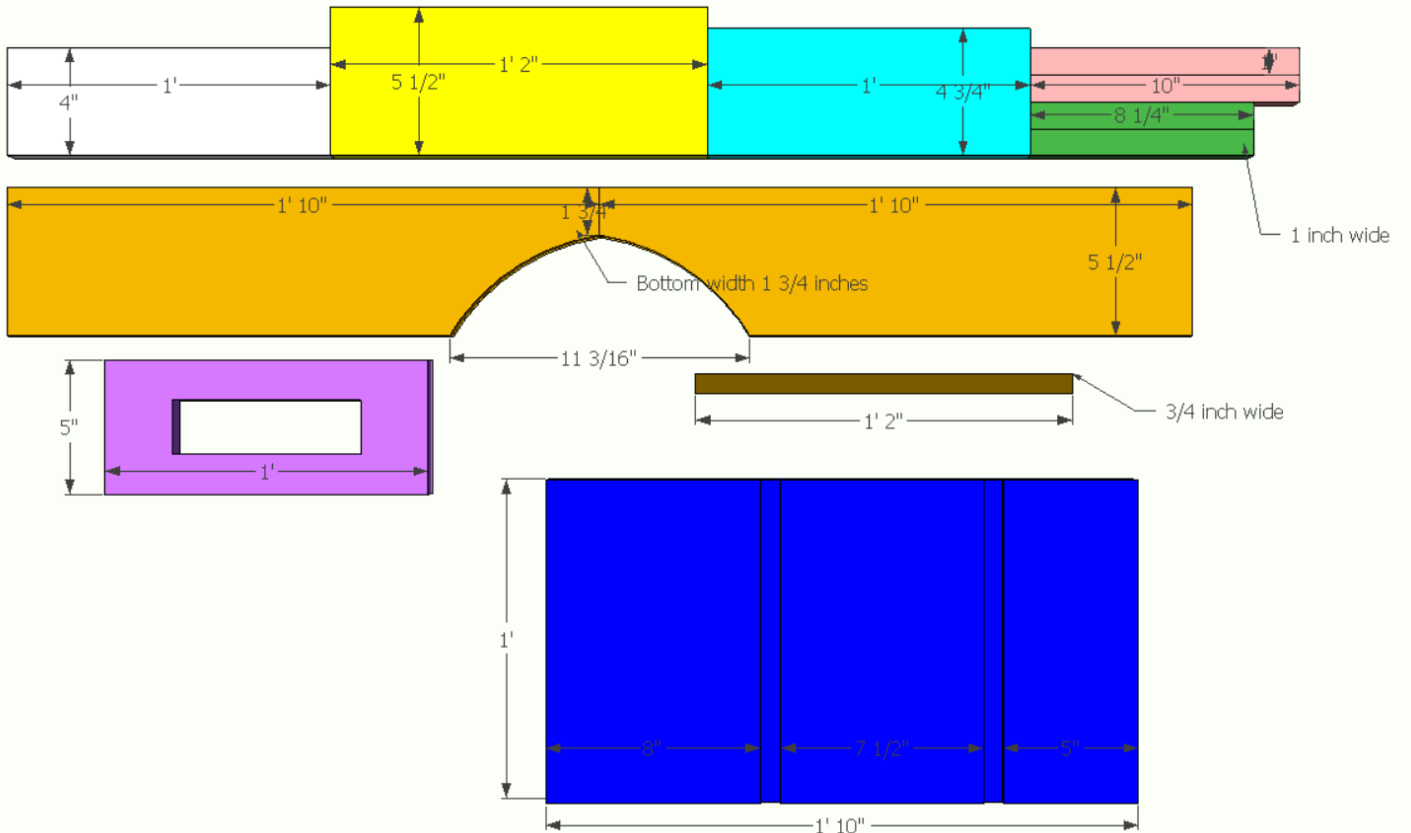

Shop Towel Holder

All material is $\frac{3}{4}$ inch thick.

3/4 inch wide

1 inch wide